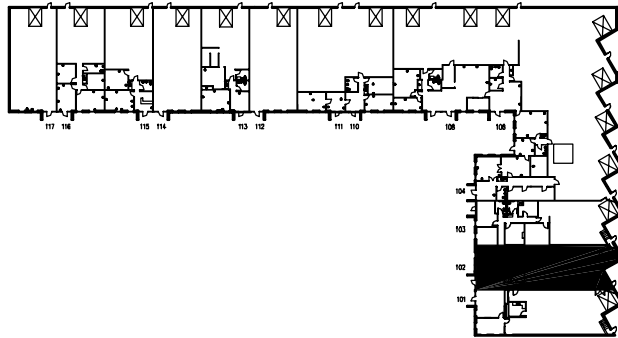

1
1

UNIT 102

SCALE: 3/32" = 1'-0"

1
1

KEY PLAN

SCALE: NOT TO SCALE

UNIT 102

SPERRY PROPERTIES INC.