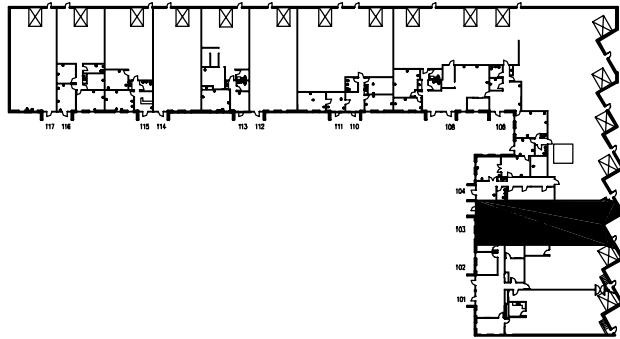

1
1
 UNIT 103  
 SCALE: 3/32"=1'-0"

1
1
 KEY PLAN  
 SCALE: NOT TO SCALE

UNIT 103  
 SPERRY PROPERTIES INC.  
 4301 SOUTH FEDERAL BLVD  
 SHERIDAN, CO